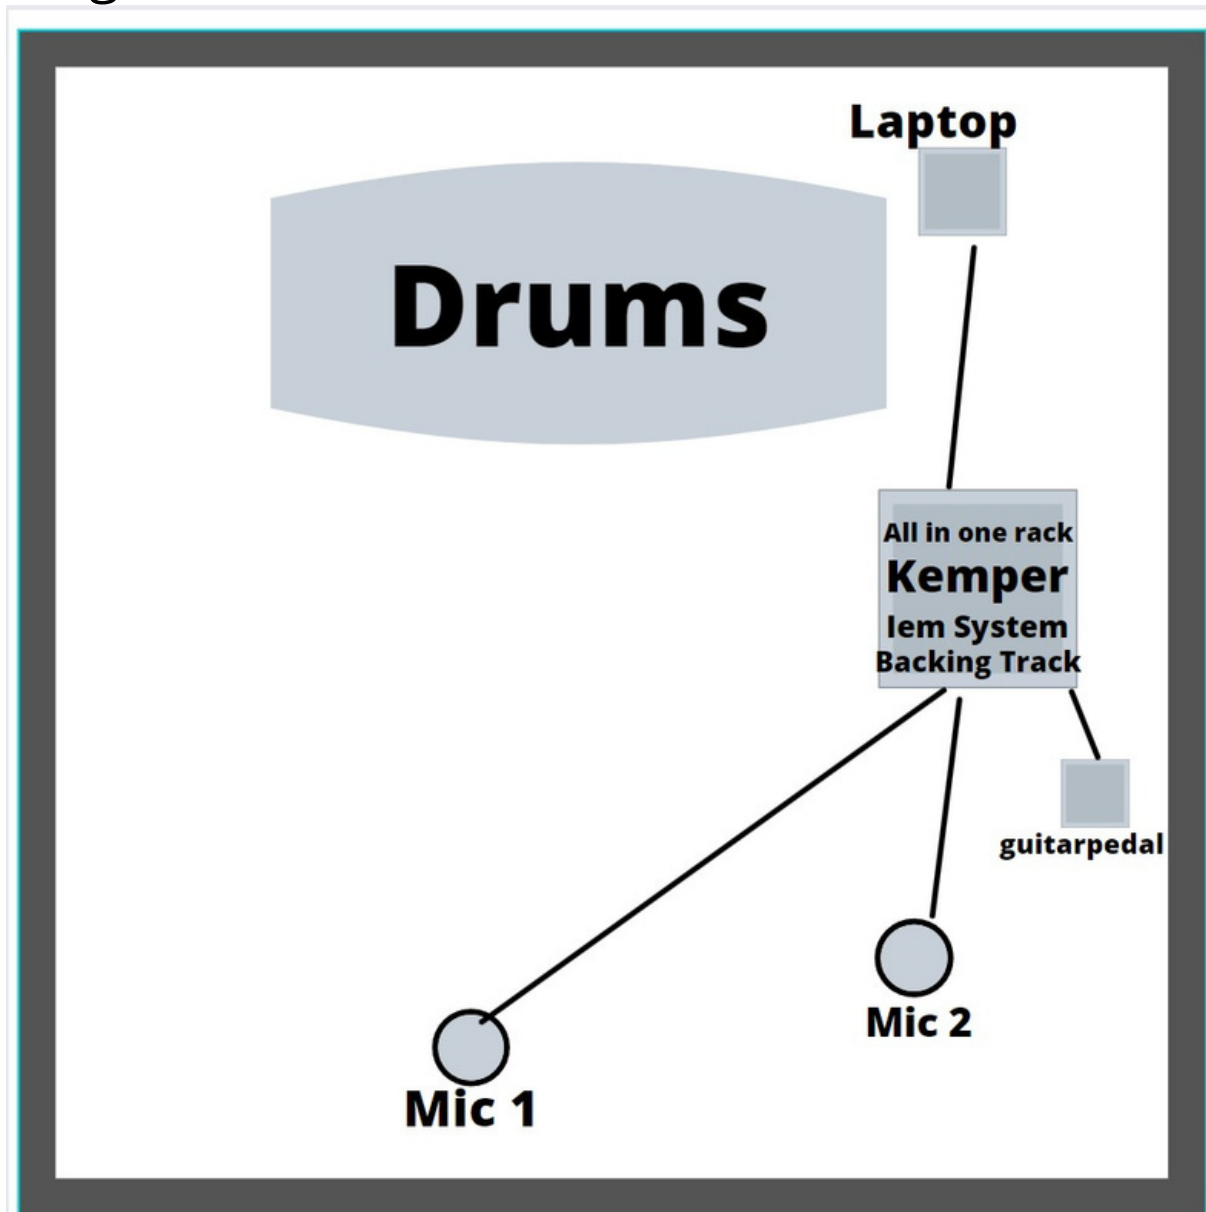

Keeper Tech Spec

Equipment List

Member	instrument	Equipment
Emanuel	Vocals	1 Vocal Mic
Milans	Guitarist	1 Vocal Mic Kemper
Ryan	Drums	Laptop Cymbals Kick

Keeper uses an all In one IEM Rack.

Everything is split in the rack. An 8x xlr loom with all the needed outputs will be handed over to the FOH.

This will include:

- Left and Right Backing Track
- Left and Right Kemper guitar Output
- Main Vocal mic
- 2nd Vocal Mic

Stage Plan

Contact Details:
emanuelrichard.andrade@hotmail.com