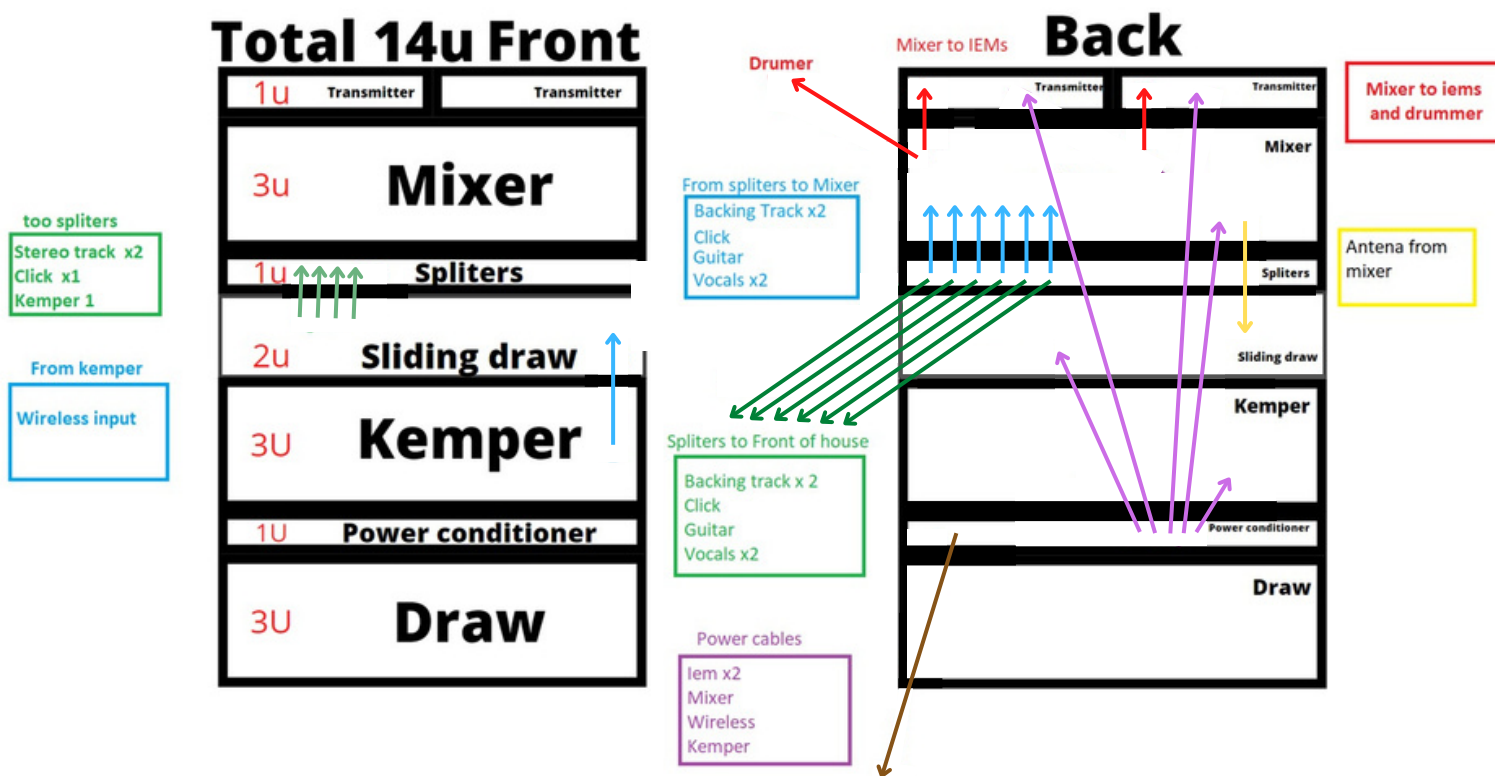

Keeper Tech Spec

Equipment List

Member	instrument	Equipment
Emanuel	Vocals	1 Vocal Mic
Milans	Guitarist	1 Vocal Mic Kemper
Ryan	Drums	Laptop Cymbals Kick

Keeper uses an all In one IEM Rack.

Everything is split in the rack. An 8x xlr loom with all the needed outputs will be handed over to the FOH.

This will include:

- Left and Right Backing Track
- Left and Right Kemper guitar Output
- Main Vocal mic
- 2nd Vocal Mic

Stage Plan

Contact Details:
emanuelrichard.andrade@hotmail.com